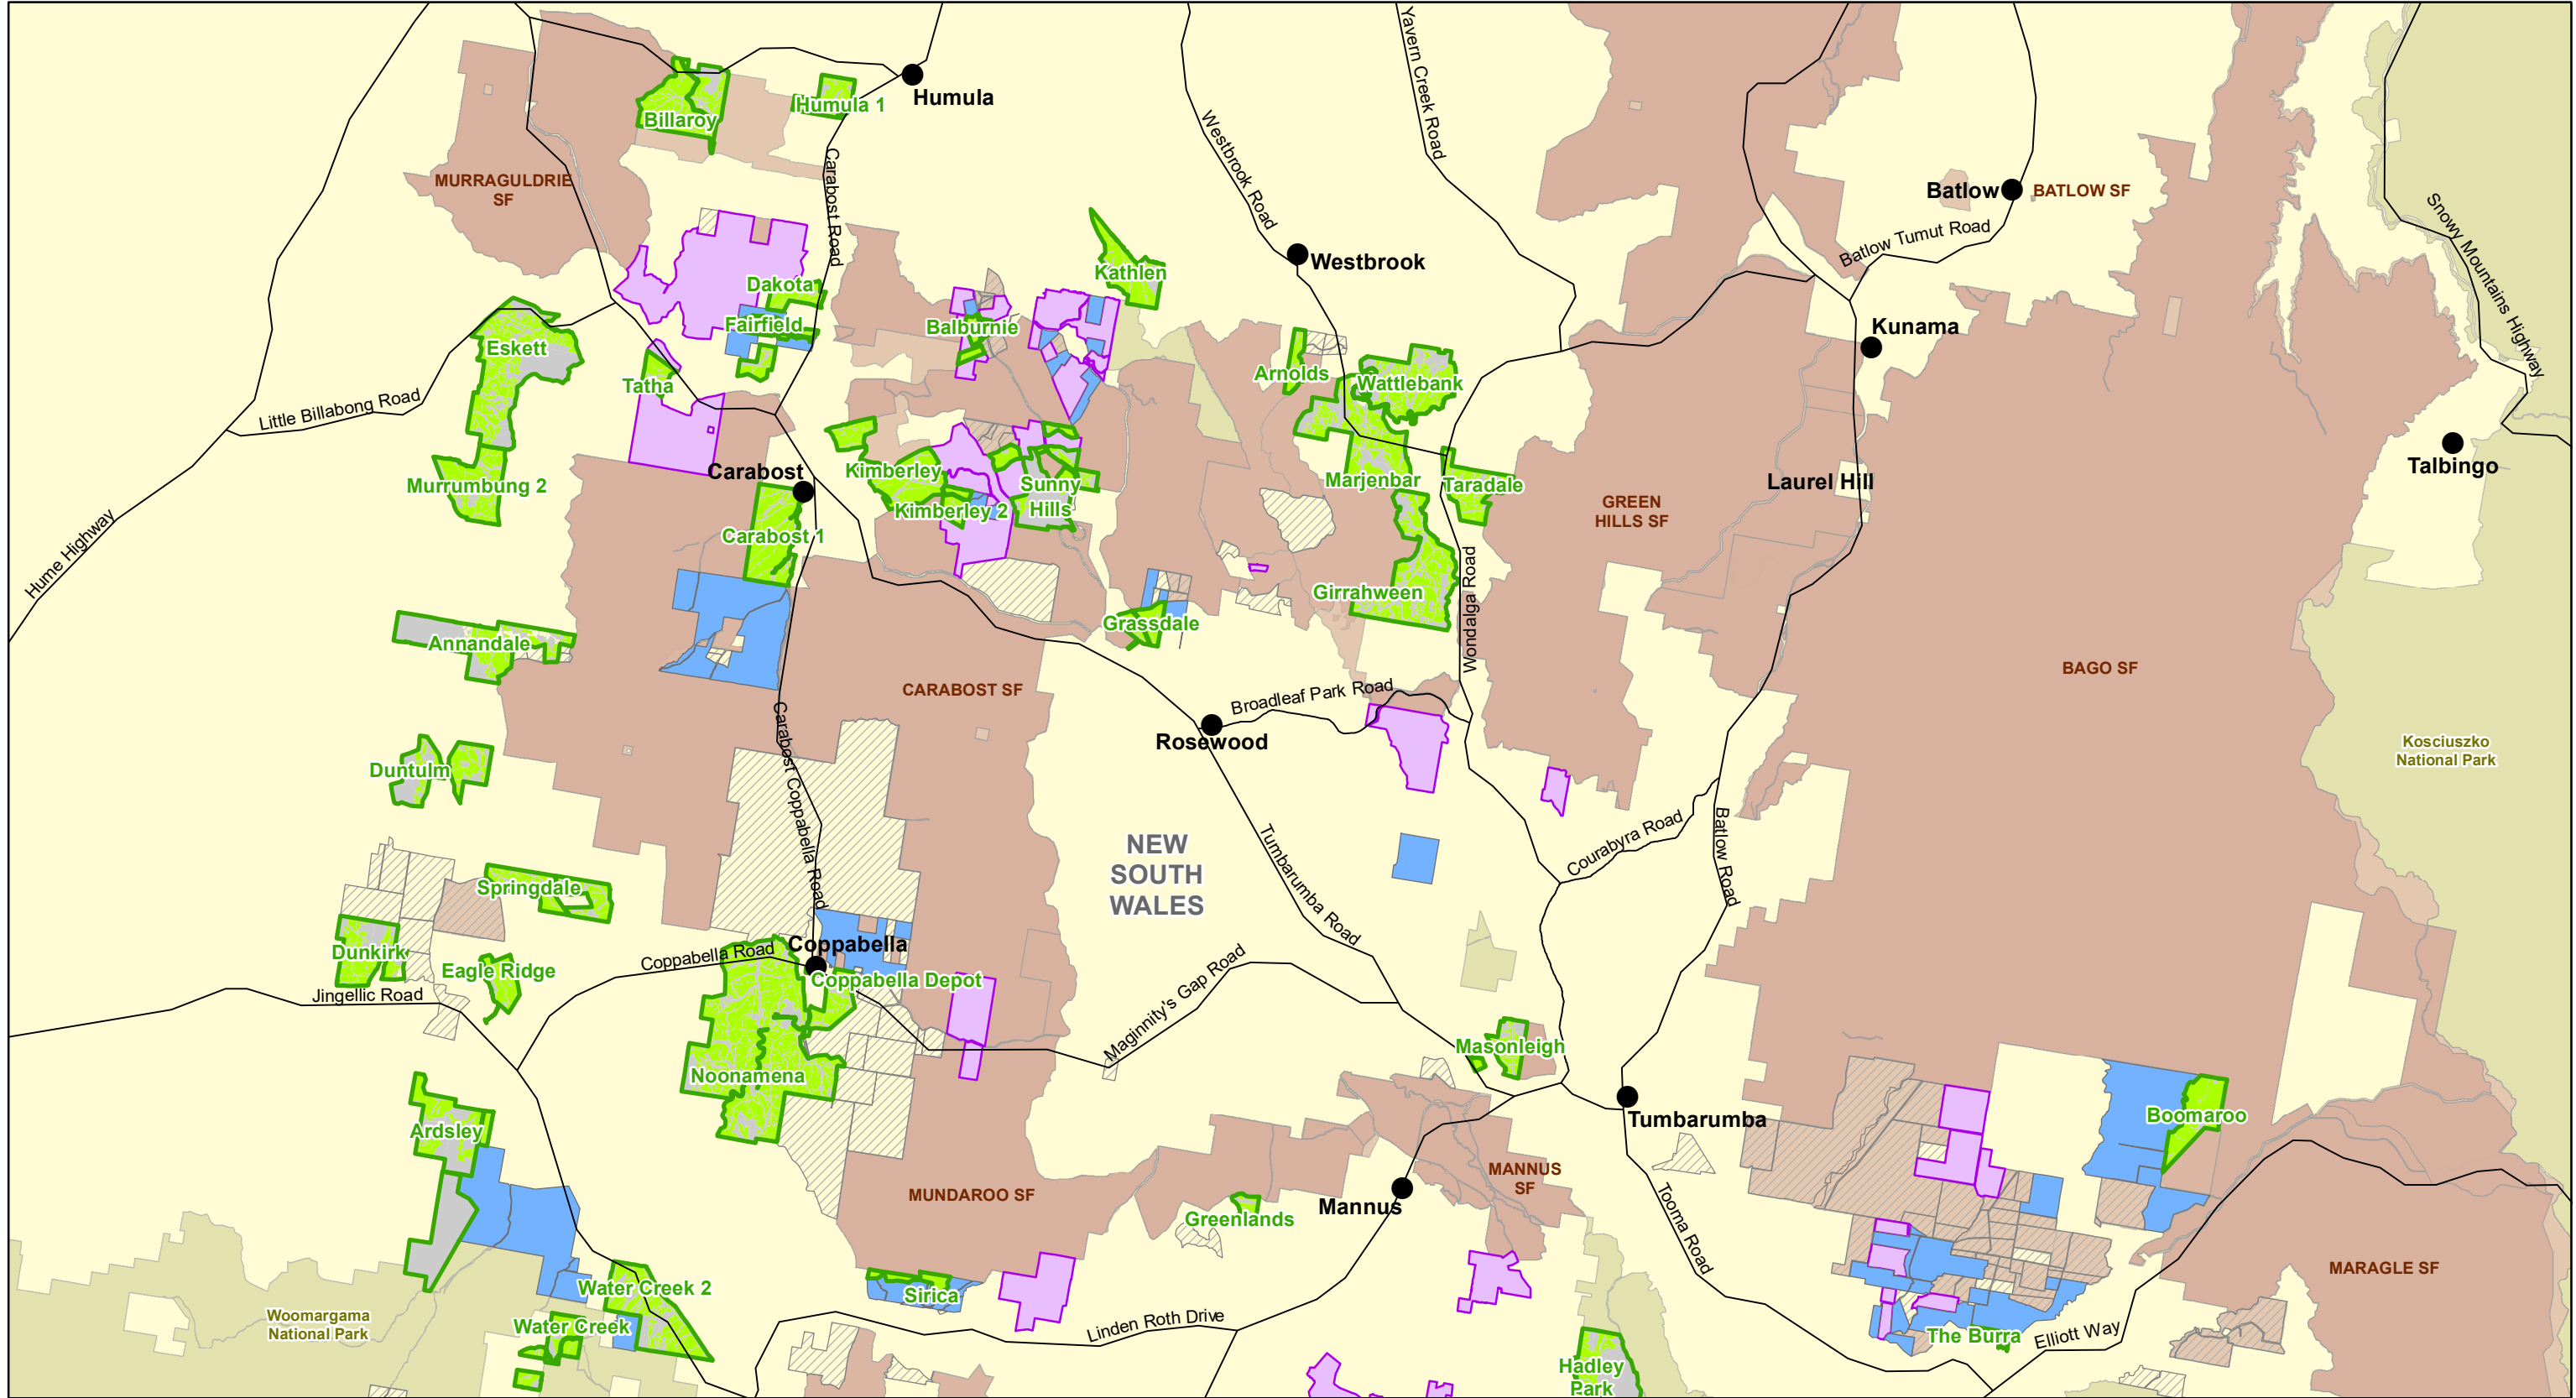

# SNOWY MOUNTAINS FORESTS DEFINED FOREST AREA TUMBARUMBA REGION - MAP 1 of 2

- |                         |                              |                      |
|-------------------------|------------------------------|----------------------|
| SMF Property Boundaries | Hume Forests Ltd Estate      | State Forest (FCNSW) |
| PLANTATION              | Southern Cross Forest Estate | National Park        |
| NON-PLANTATION          | Private Pine                 |                      |

Information shown on this map is compiled from numerous sources and may not be complete or accurate